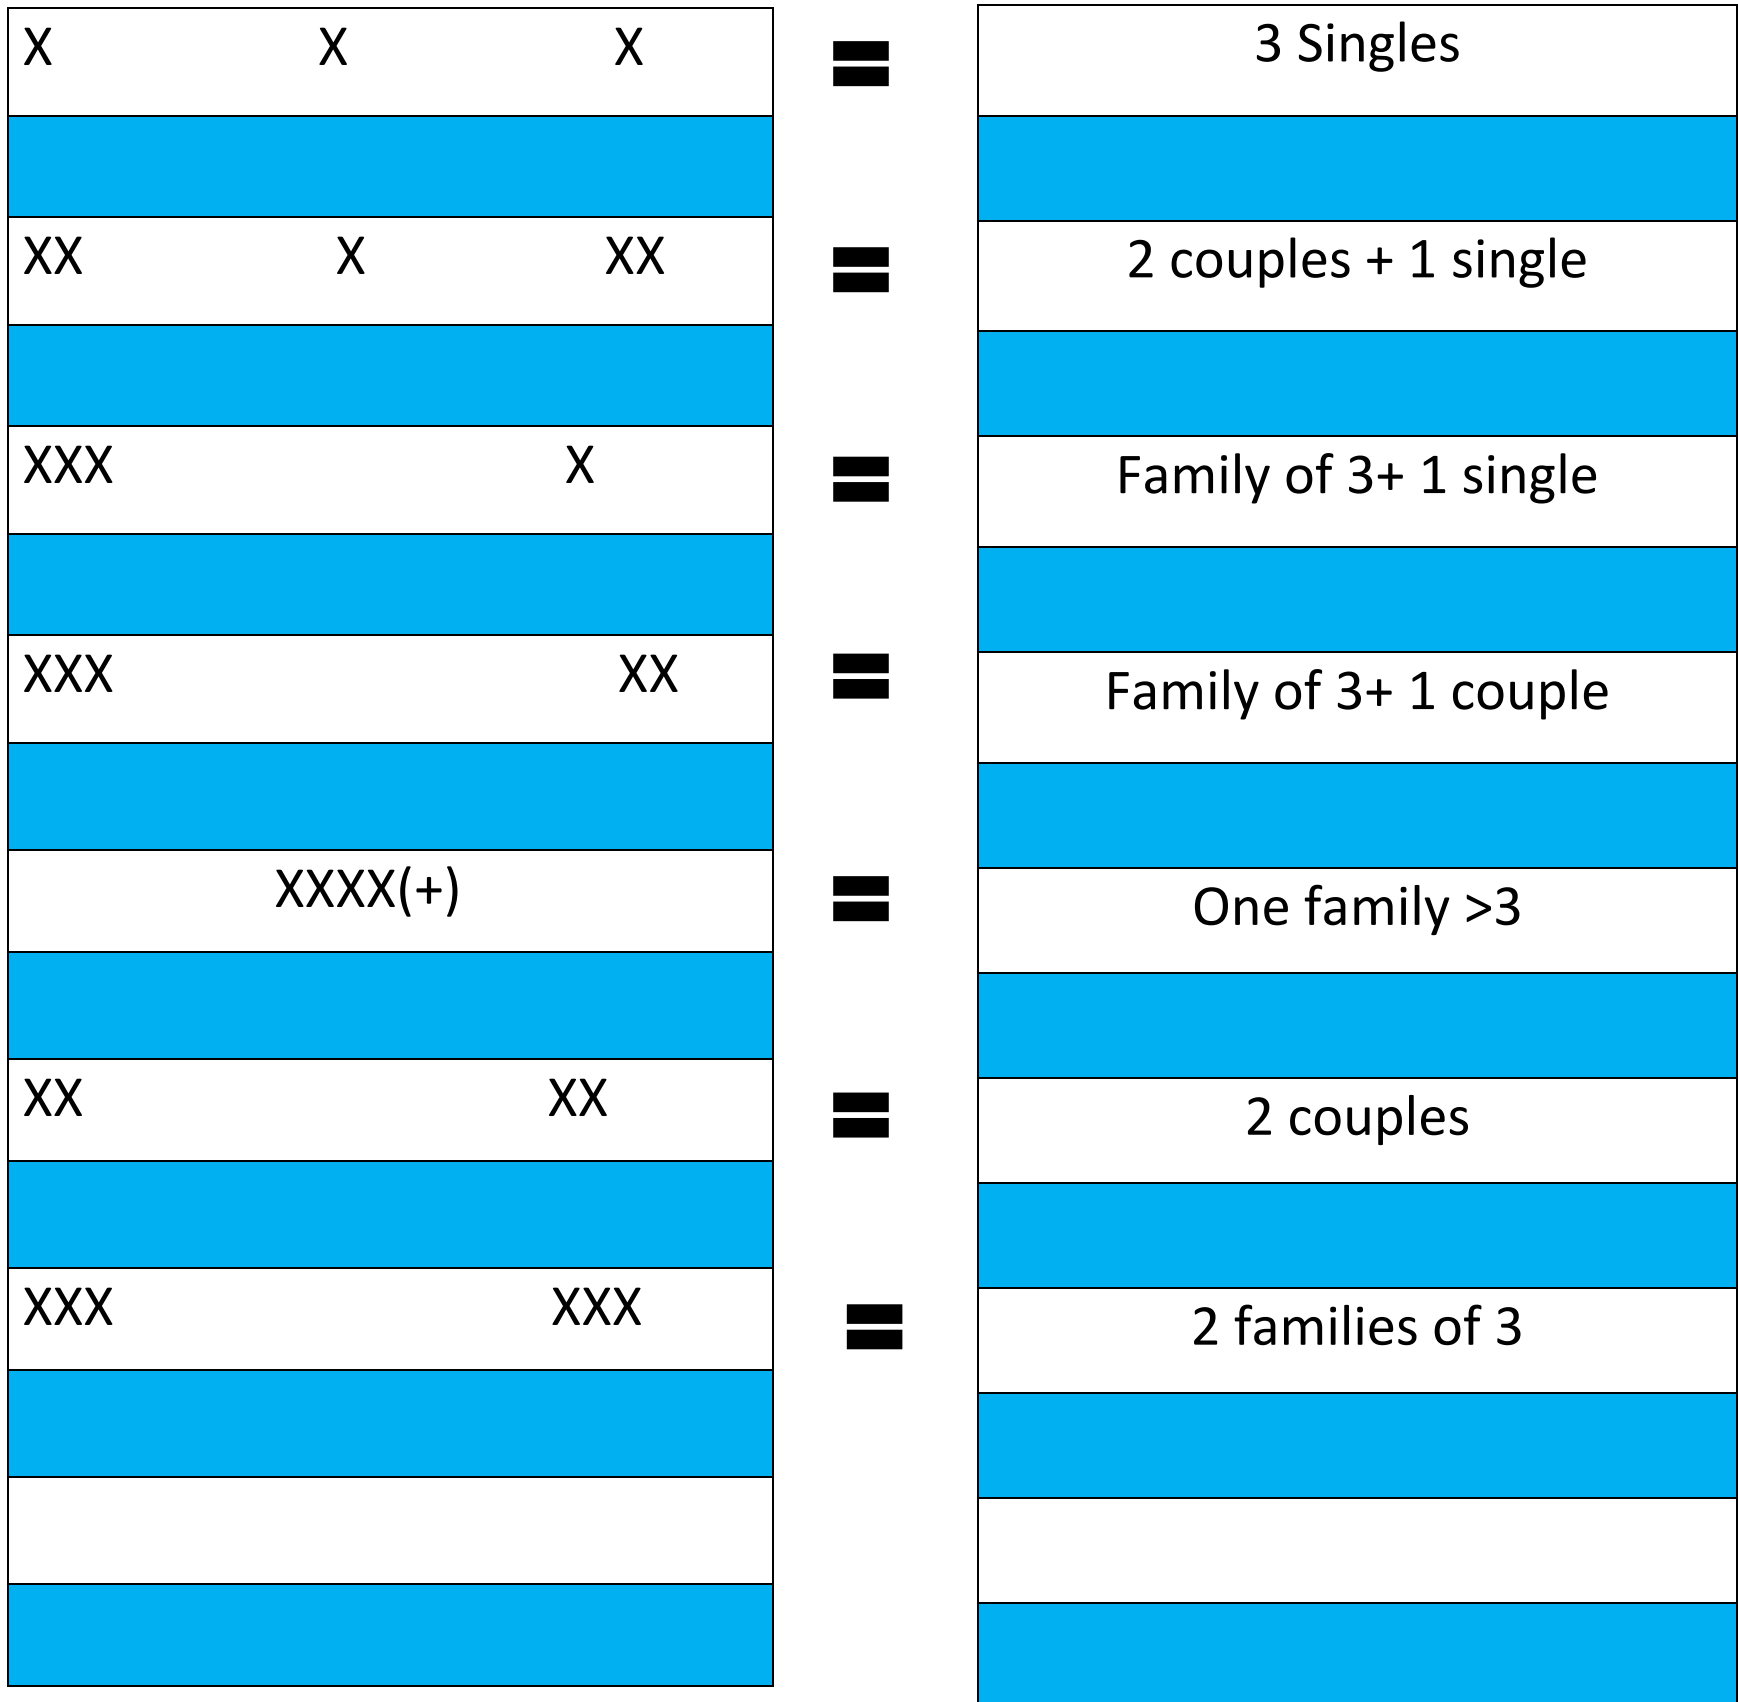

# How to Social Distance in Church

## Kimberly Church Social Distancing in Pews

*Examples of seating arrangements*

**Please leave 6' between occupants of a pew who do not share a residence**

**Church Capacity 250**

*(Pews are 20 feet wide)*